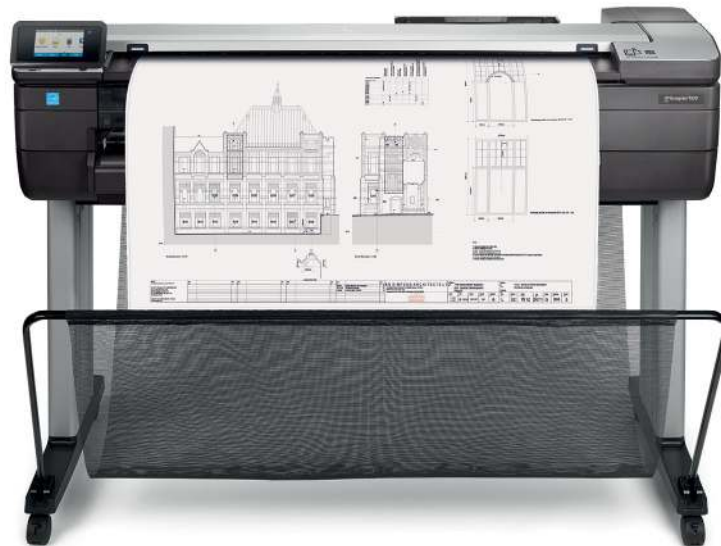

HP DesignJet T830 36-in Multifunction Printer

The smart choice for architecture and construction offices ready to evolve

Communicate more effectively—no learning curve needed—with print plus scan and copy capabilities

CONVENIENT—Fast, agile, intuitive print/scan/copy

- Enjoy easy installation in the office, construction job site with the most compact 36-in large-format MFP¹
- Easily print project sets and PDF documents with HP Click printing software
- Anyone can print smoothly from a smartphone or tablet with HP Mobile Printing²
- Fit your print volume—choose from a variety of 40/130/300-ml color and 69/300-ml black HP ink cartridges

TRUSTED—HP DesignJet quality and reliability

- Get HP DesignJet quality also in small-format sizes—print half-size documents with 50-sheet A4/A3 input tray
- Smart scanning technology protects originals from damage when scanning and obtains precise colors
- Achieve precise lines up to 0.1% line accuracy³, sharp detail up to 2400 dpi or down to 0.02 mm line width
- Reinforced design and strong legs for easy transport and use at the job site

¹ The HP DesignJet T830 24-inch and 36-inch Multifunction Printers are the most compact large-format devices performing print/scan/copy functions based on H x W x L specifications published as of May, 2017.